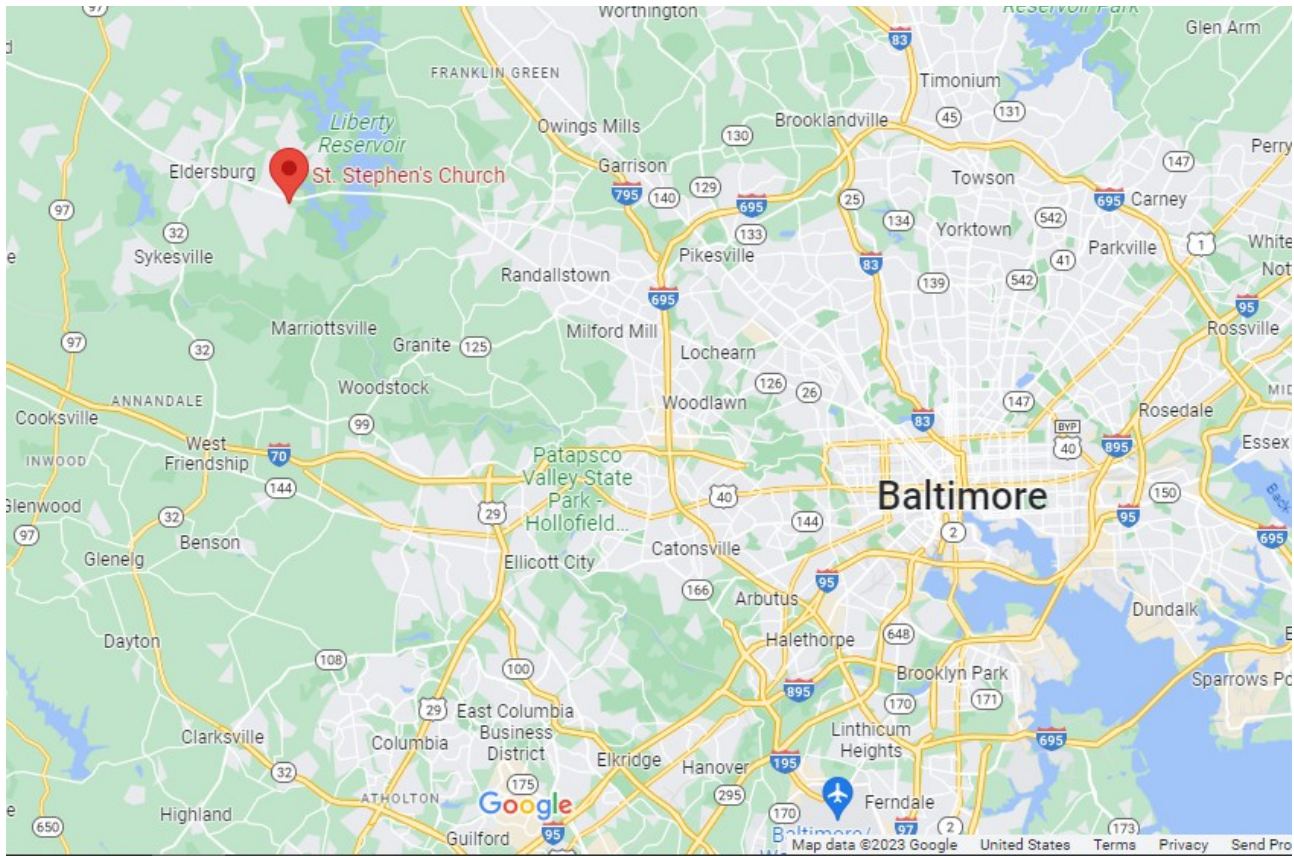

143rd Diocesan Council of the Diocese of the Northeast & Mid-Atlantic of the Reformed Episcopal Church

Directions to/from St. Stephen's R.E. Church:

St. Stephen's Church is located 10 miles west on Rt. 26 from Exit 18B on Interstate 695, northwest of Baltimore MD.

[Google Link](#)

[Mapquest Link](#)