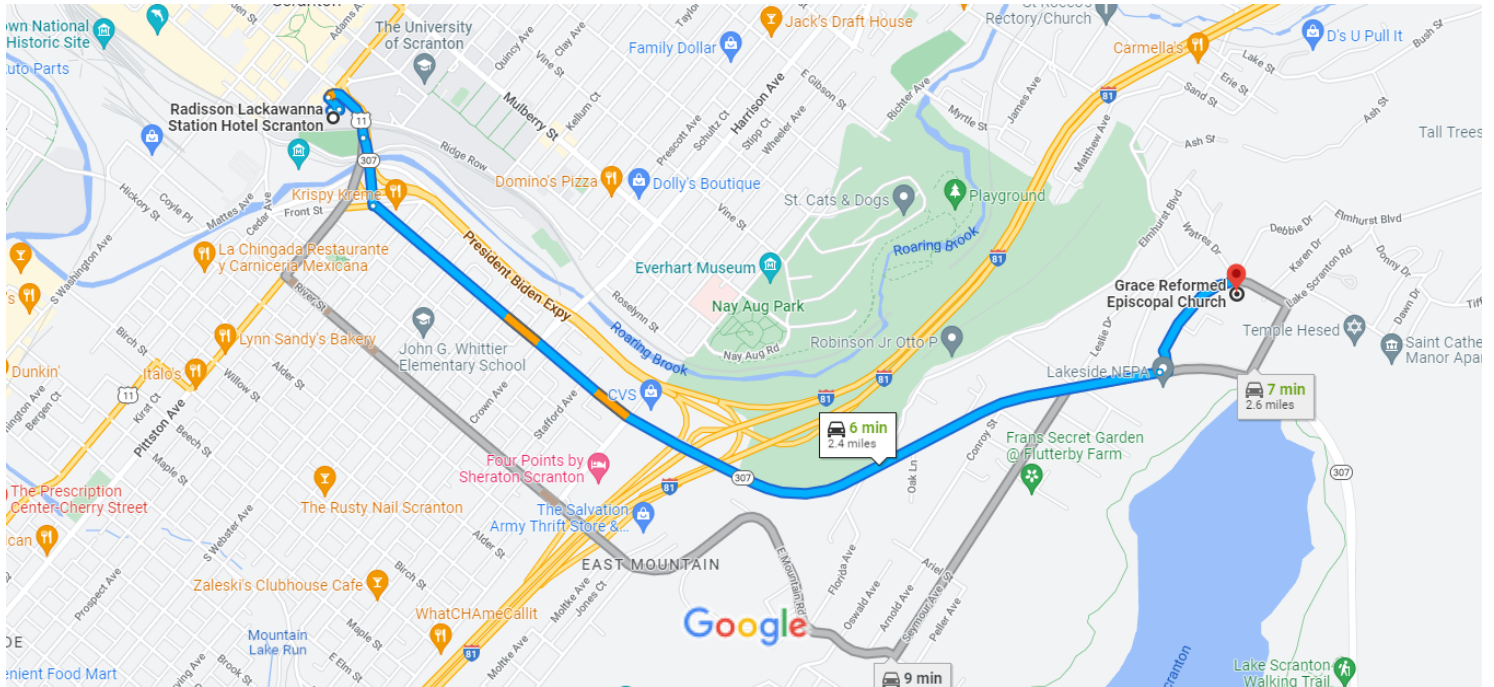

Radisson Lackawanna Station Hotel Scranton, 700
Lackawanna Ave, Scranton, PA 18503 to Grace Reformed Episcopal Church,
104 Laurel Dr, Scranton, PA 18505

Drive 2.4 miles, 6 min

Map data ©2022 Google 1000 ft